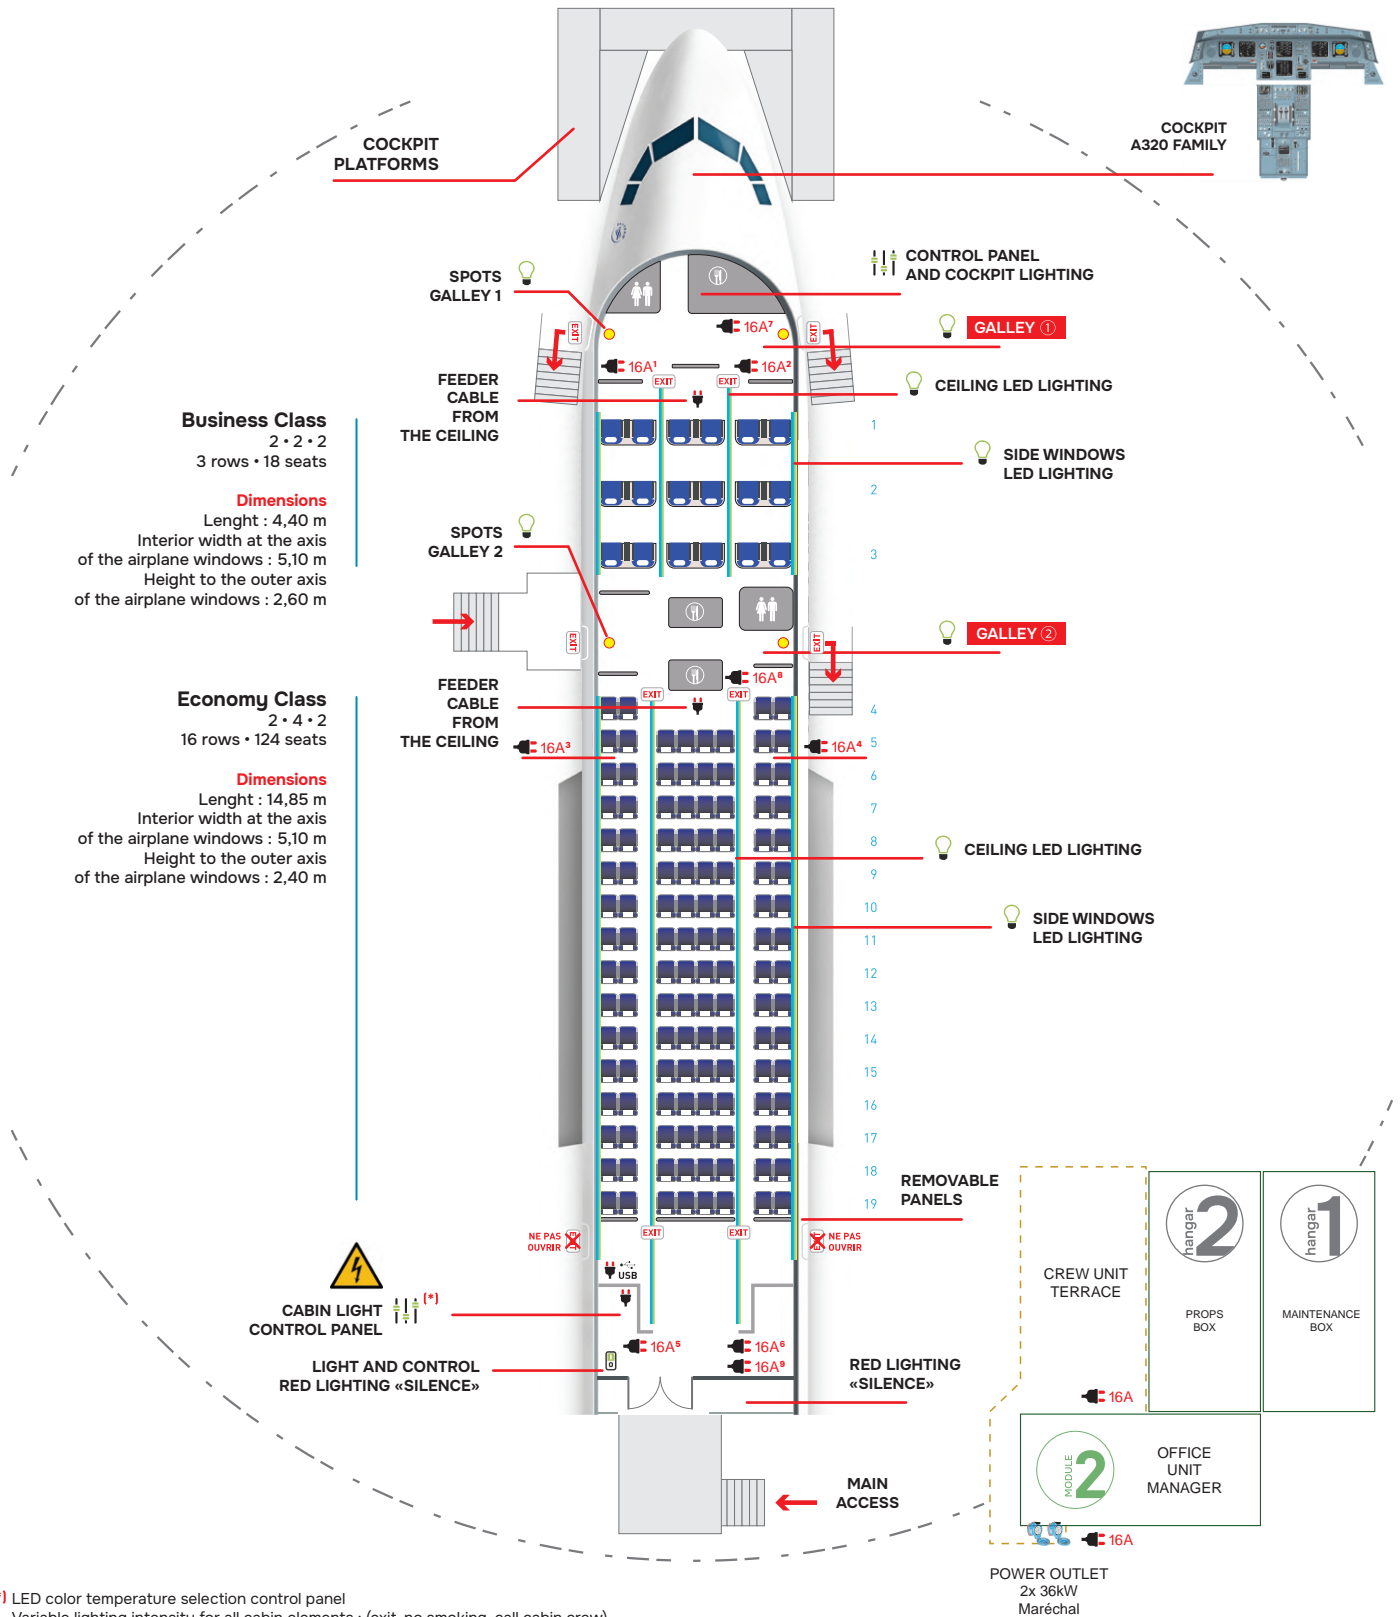

AIRBUS A300 STUDIO

GROUND PLANE, POWER SUPPLY & LIGHTING

(*) LED color temperature selection control panel
Variable lighting intensity for all cabin elements : (exit, no smoking, call cabin crew)